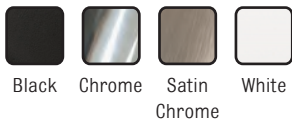

FireBreak Qr GU10 Tilt

Downlights

Specifications:

- Warranty: 1 Year
- Max 10W LED GU10 Lamps Only
- Loop In/Out Push Fit Terminals
- Can be covered in insulation
- Bezel supplied separately (10 Bezels per box)
- *Product supplied less lamp

Construction:

Body – Steel
Bezel – Aluminium

Colour Options:

Classifications:

Lamp Options:

Code	Description
KSRLP932	7W 3000K 560 Lumen Dimmable LED GU10 Lamp
KSRLP933	7W 4000K 600 Lumen Dimmable LED GU10 Lamp

Code

Description

KSRFRD410	Fire Rated GU10 LED Tilttable Downlight (Bezel not supplied)
KSRFRD411	IP20 White Tilt Bezel For KSRFRD410 Downlight
KSRFRD412	IP20 Chrome Tilt Bezel For KSRFRD410 Downlight
KSRFRD413	IP20 Satin Chrome Tilt Bezel For KSRFRD410 Downlight
KSRFRD414	IP20 Black Tilt Bezel For KSRFRD410 Downlight